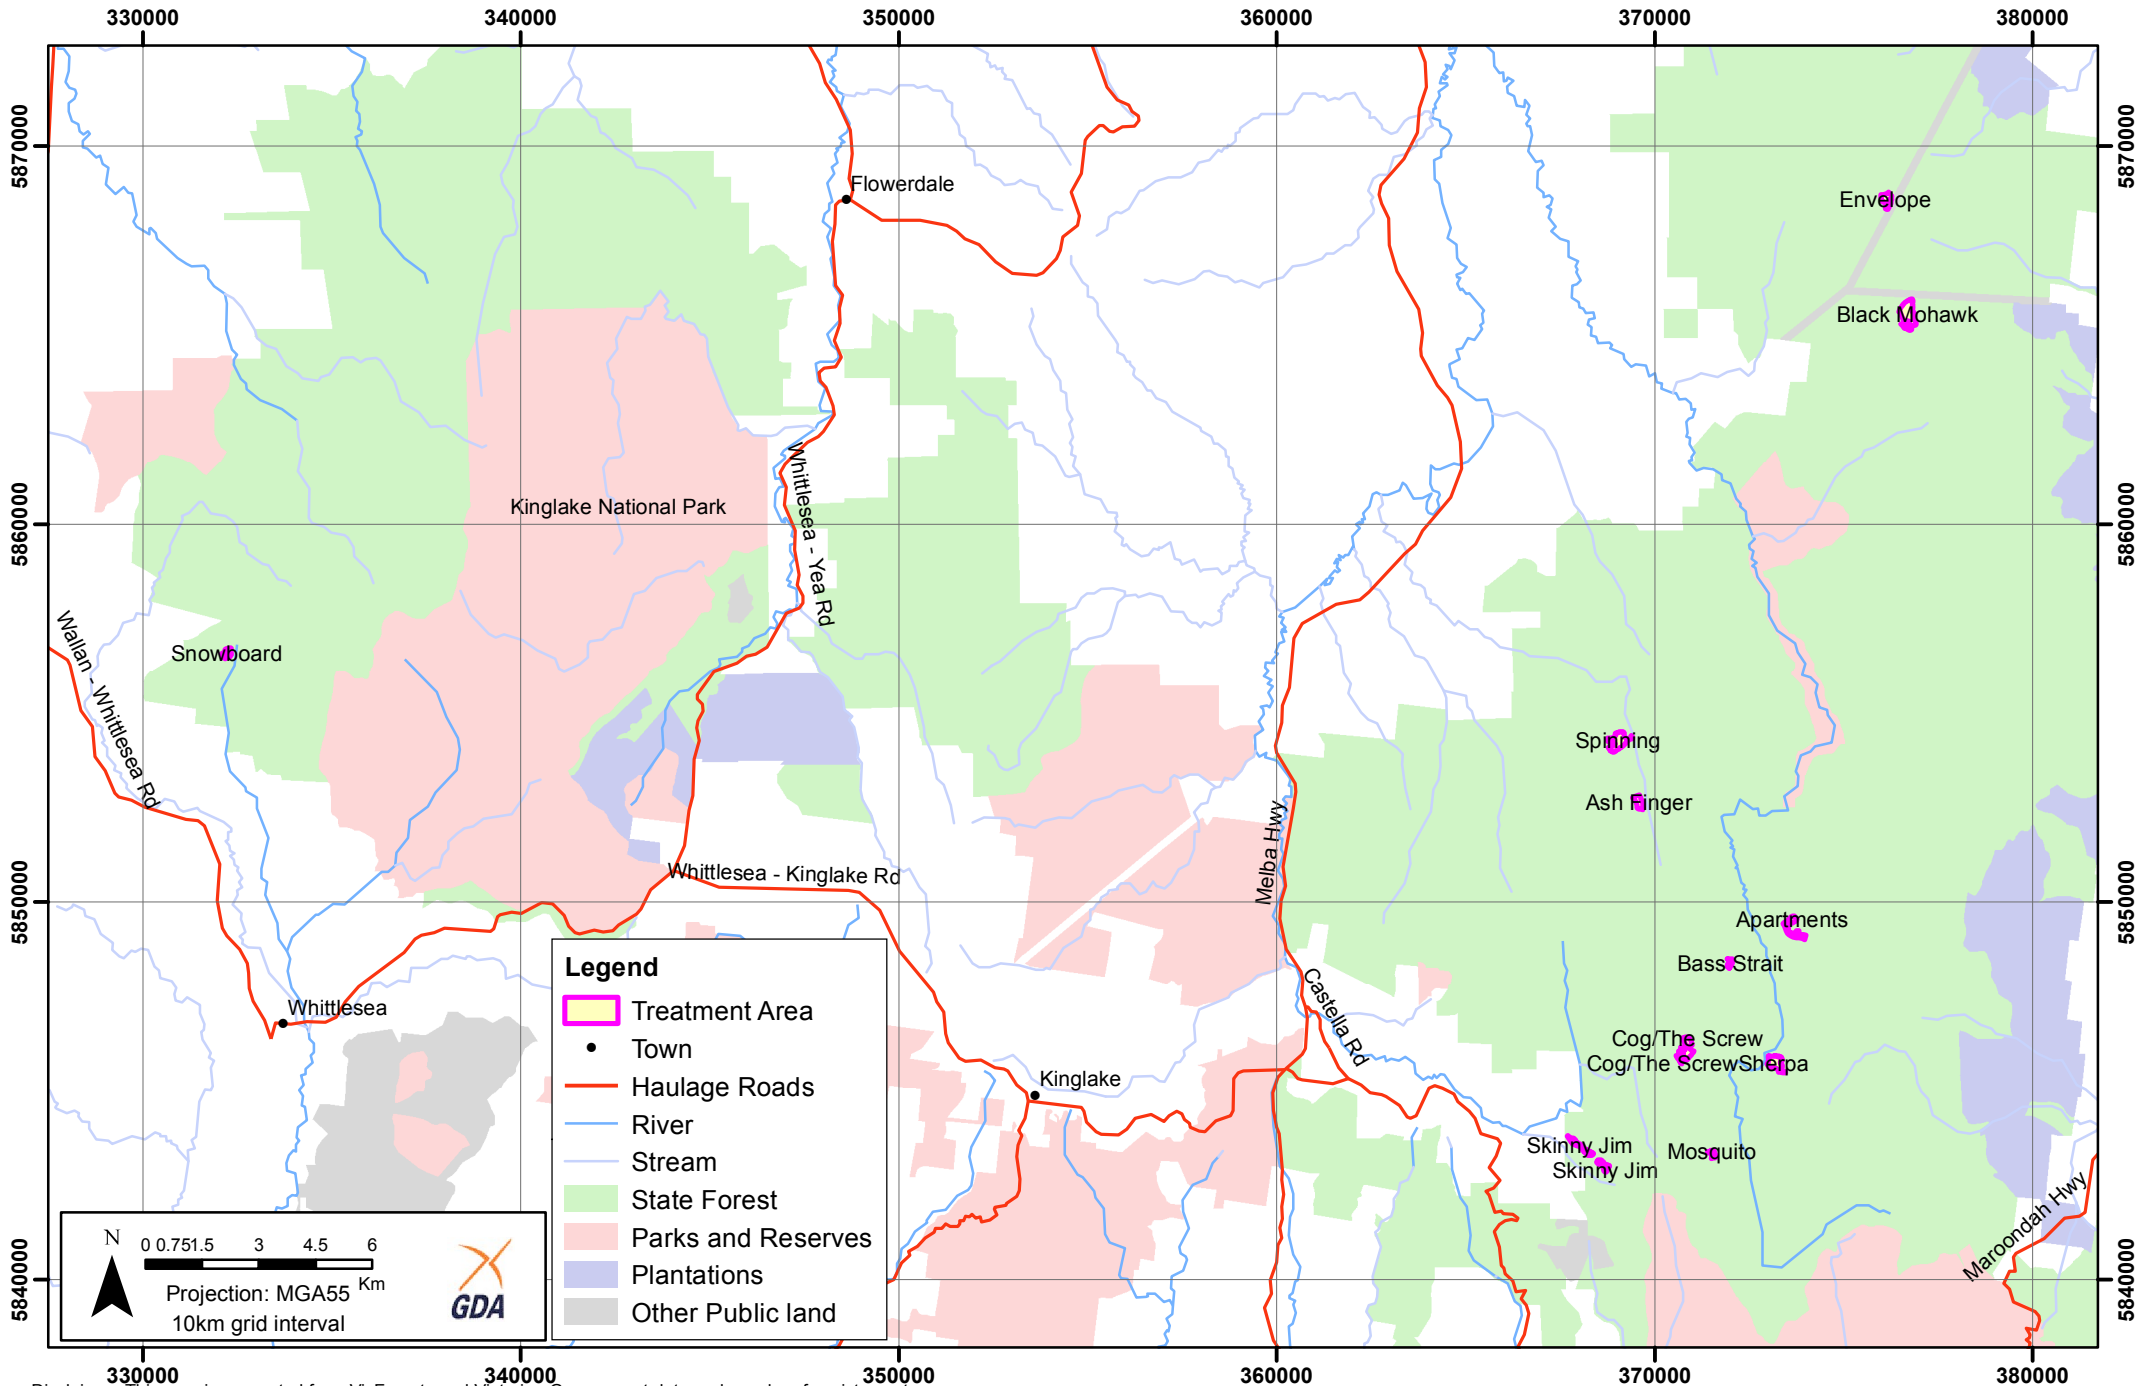

2018/19 Mechanical Disturbance - All Lots

Disclaimer: This map is generated from VicForests and Victorian Government data and may be of assistance to you.

However, VicForests does not guarantee that the publication is without flaw of any kind and therefore disclaims all liability for error, loss or damage which may arise from reliance upon it.

2018/19 Mechanical Disturbance - Lots 2, 3, 4

360000 370000 380000

Disclaimer: This map is generated from VicForests and Victorian Government data and may be of assistance to you.

However, VicForests does not guarantee that the publication is without flaw of any kind and therefore disclaims all liability for error, loss or damage which may arise from reliance upon it.

2018/19 Mechanical Disturbance - Lot 5 (east)

Disclaimer: This map is generated from VicForests and Victorian Government data and may be of assistance to you.

However, VicForests does not guarantee that the publication is without flaw of any kind and therefore disclaims all liability for error, loss or damage which may arise from reliance upon it.

2018/19 Mechanical Disturbance - Lot 5 (west)

Disclaimer: This map is generated from VicForests and Victorian Government data and may be of assistance to you.

However, VicForests does not guarantee that the publication is without flaw of any kind and therefore disclaims all liability for error, loss or damage which may arise from reliance upon it.