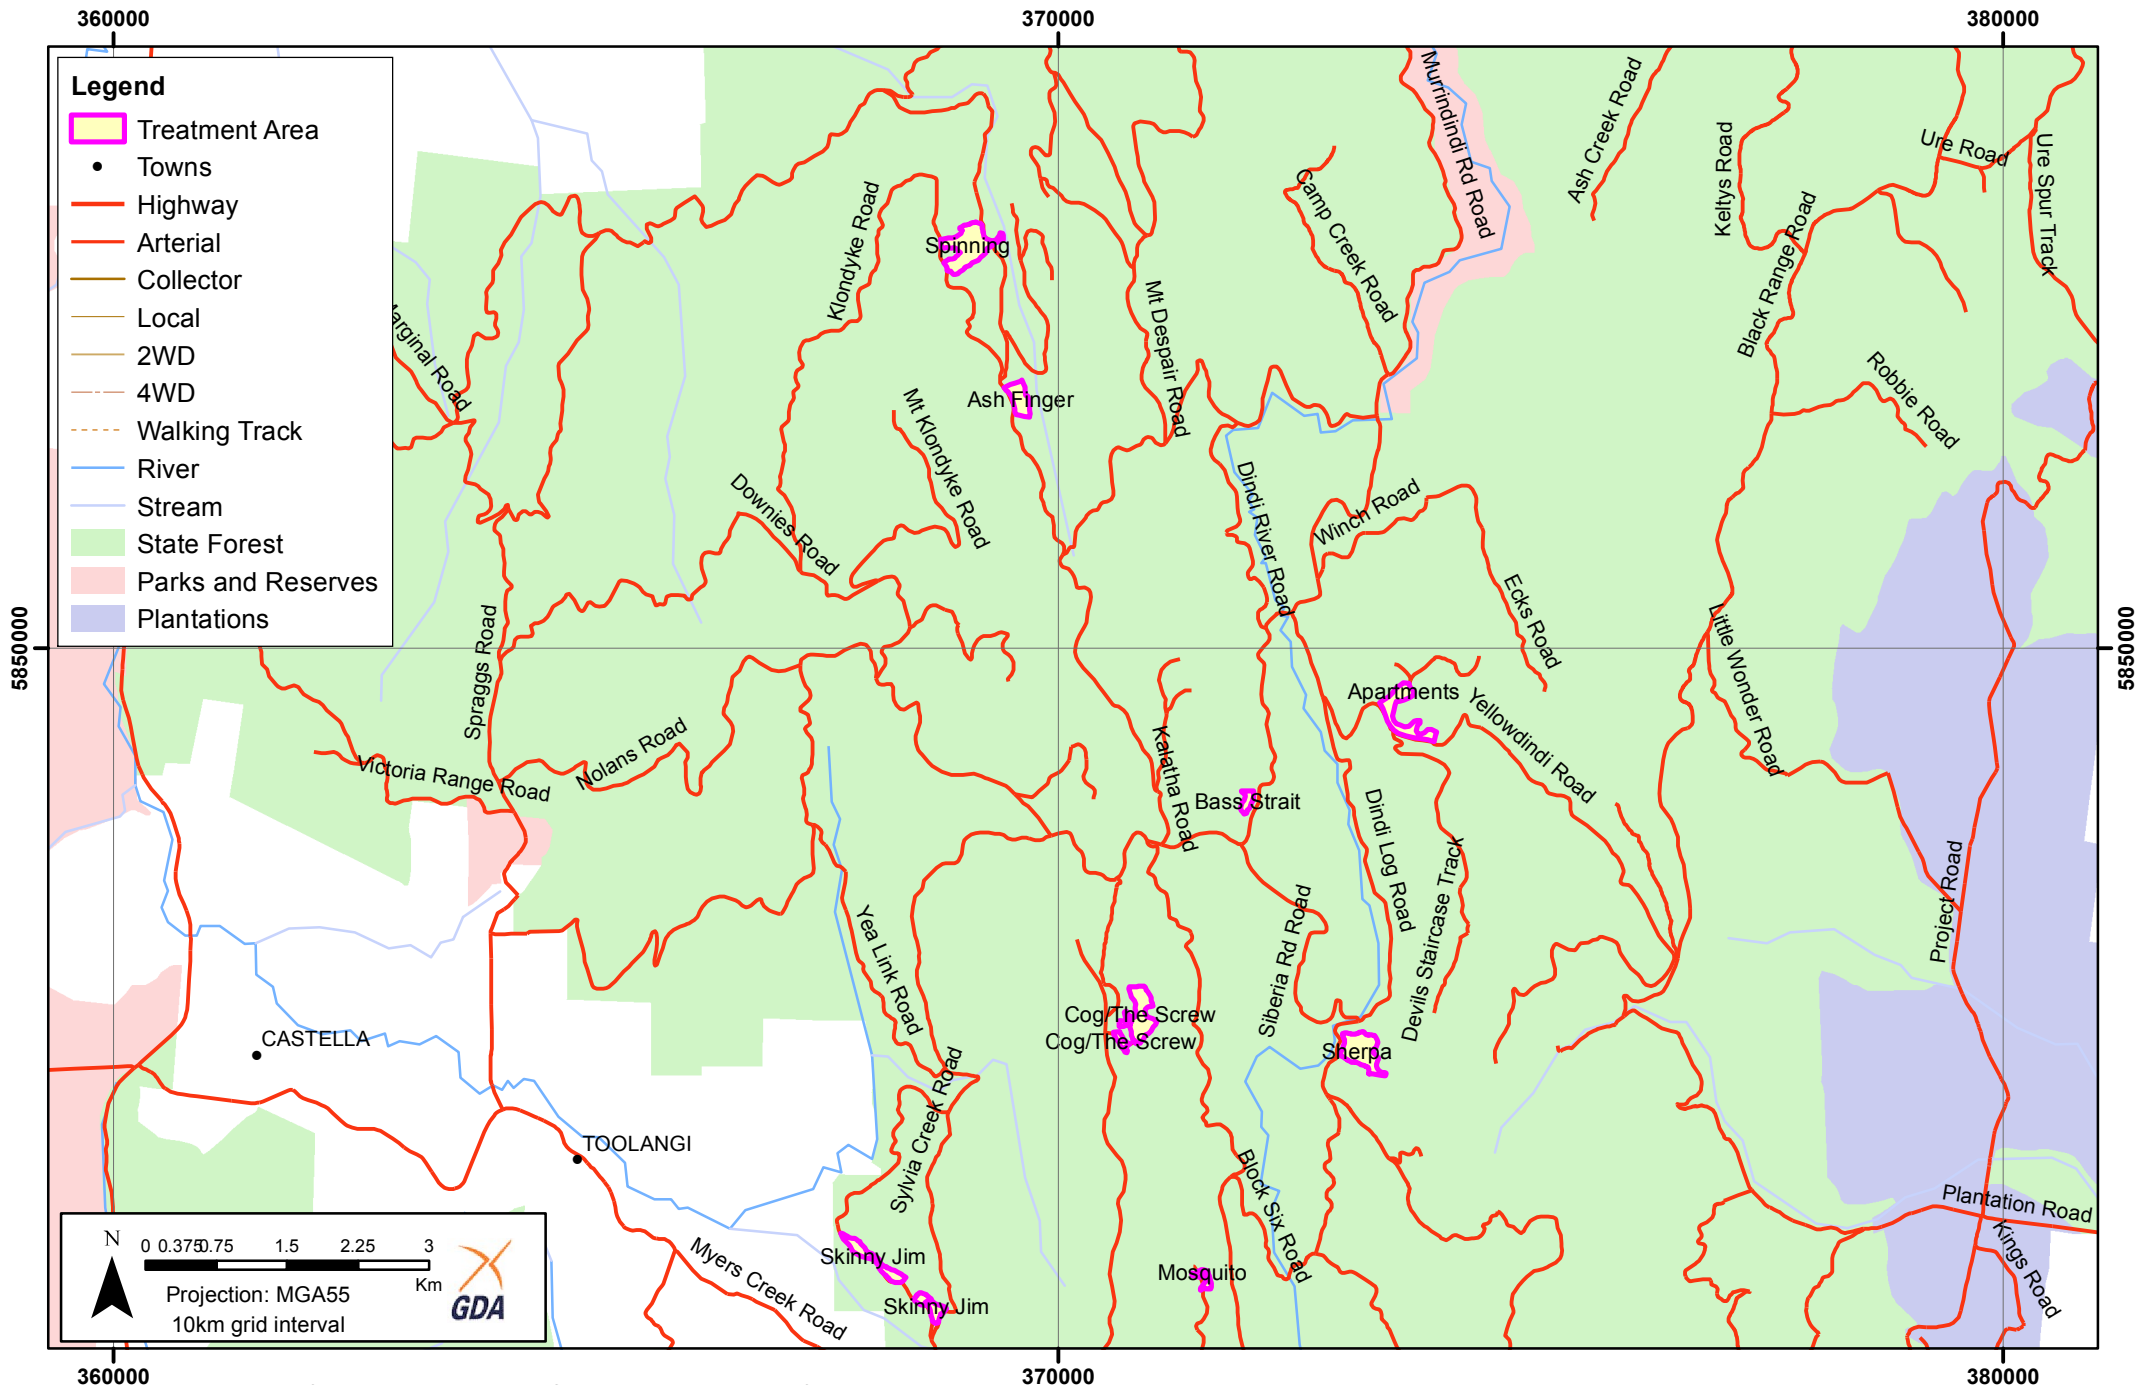

2018/19 Mechanical Disturbance - All Lots

Disclaimer: This map is generated from VicForests and Victorian Government data and may be of assistance to you.

However, VicForests does not guarantee that the publication is without flaw of any kind and therefore disclaims all liability for error, loss or damage which may arise from reliance upon it.

2018/19 Mechanical Disturbance - Lots 2, 3, 4

360000 370000 380000

Disclaimer: This map is generated from VicForests and Victorian Government data and may be of assistance to you.

However, VicForests does not guarantee that the publication is without flaw of any kind and therefore disclaims all liability for error, loss or damage which may arise from reliance upon it.

2018/19 Mechanical Disturbance - Lot 5 (east)

Disclaimer: This map is generated from VicForests and Victorian Government data and may be of assistance to you.

However, VicForests does not guarantee that the publication is without flaw of any kind and therefore disclaims all liability for error, loss or damage which may arise from reliance upon it.

2018/19 Mechanical Disturbance - Lot 5 (west)

Disclaimer: This map is generated from VicForests and Victorian Government data and may be of assistance to you.

However, VicForests does not guarantee that the publication is without flaw of any kind and therefore disclaims all liability for error, loss or damage which may arise from reliance upon it.