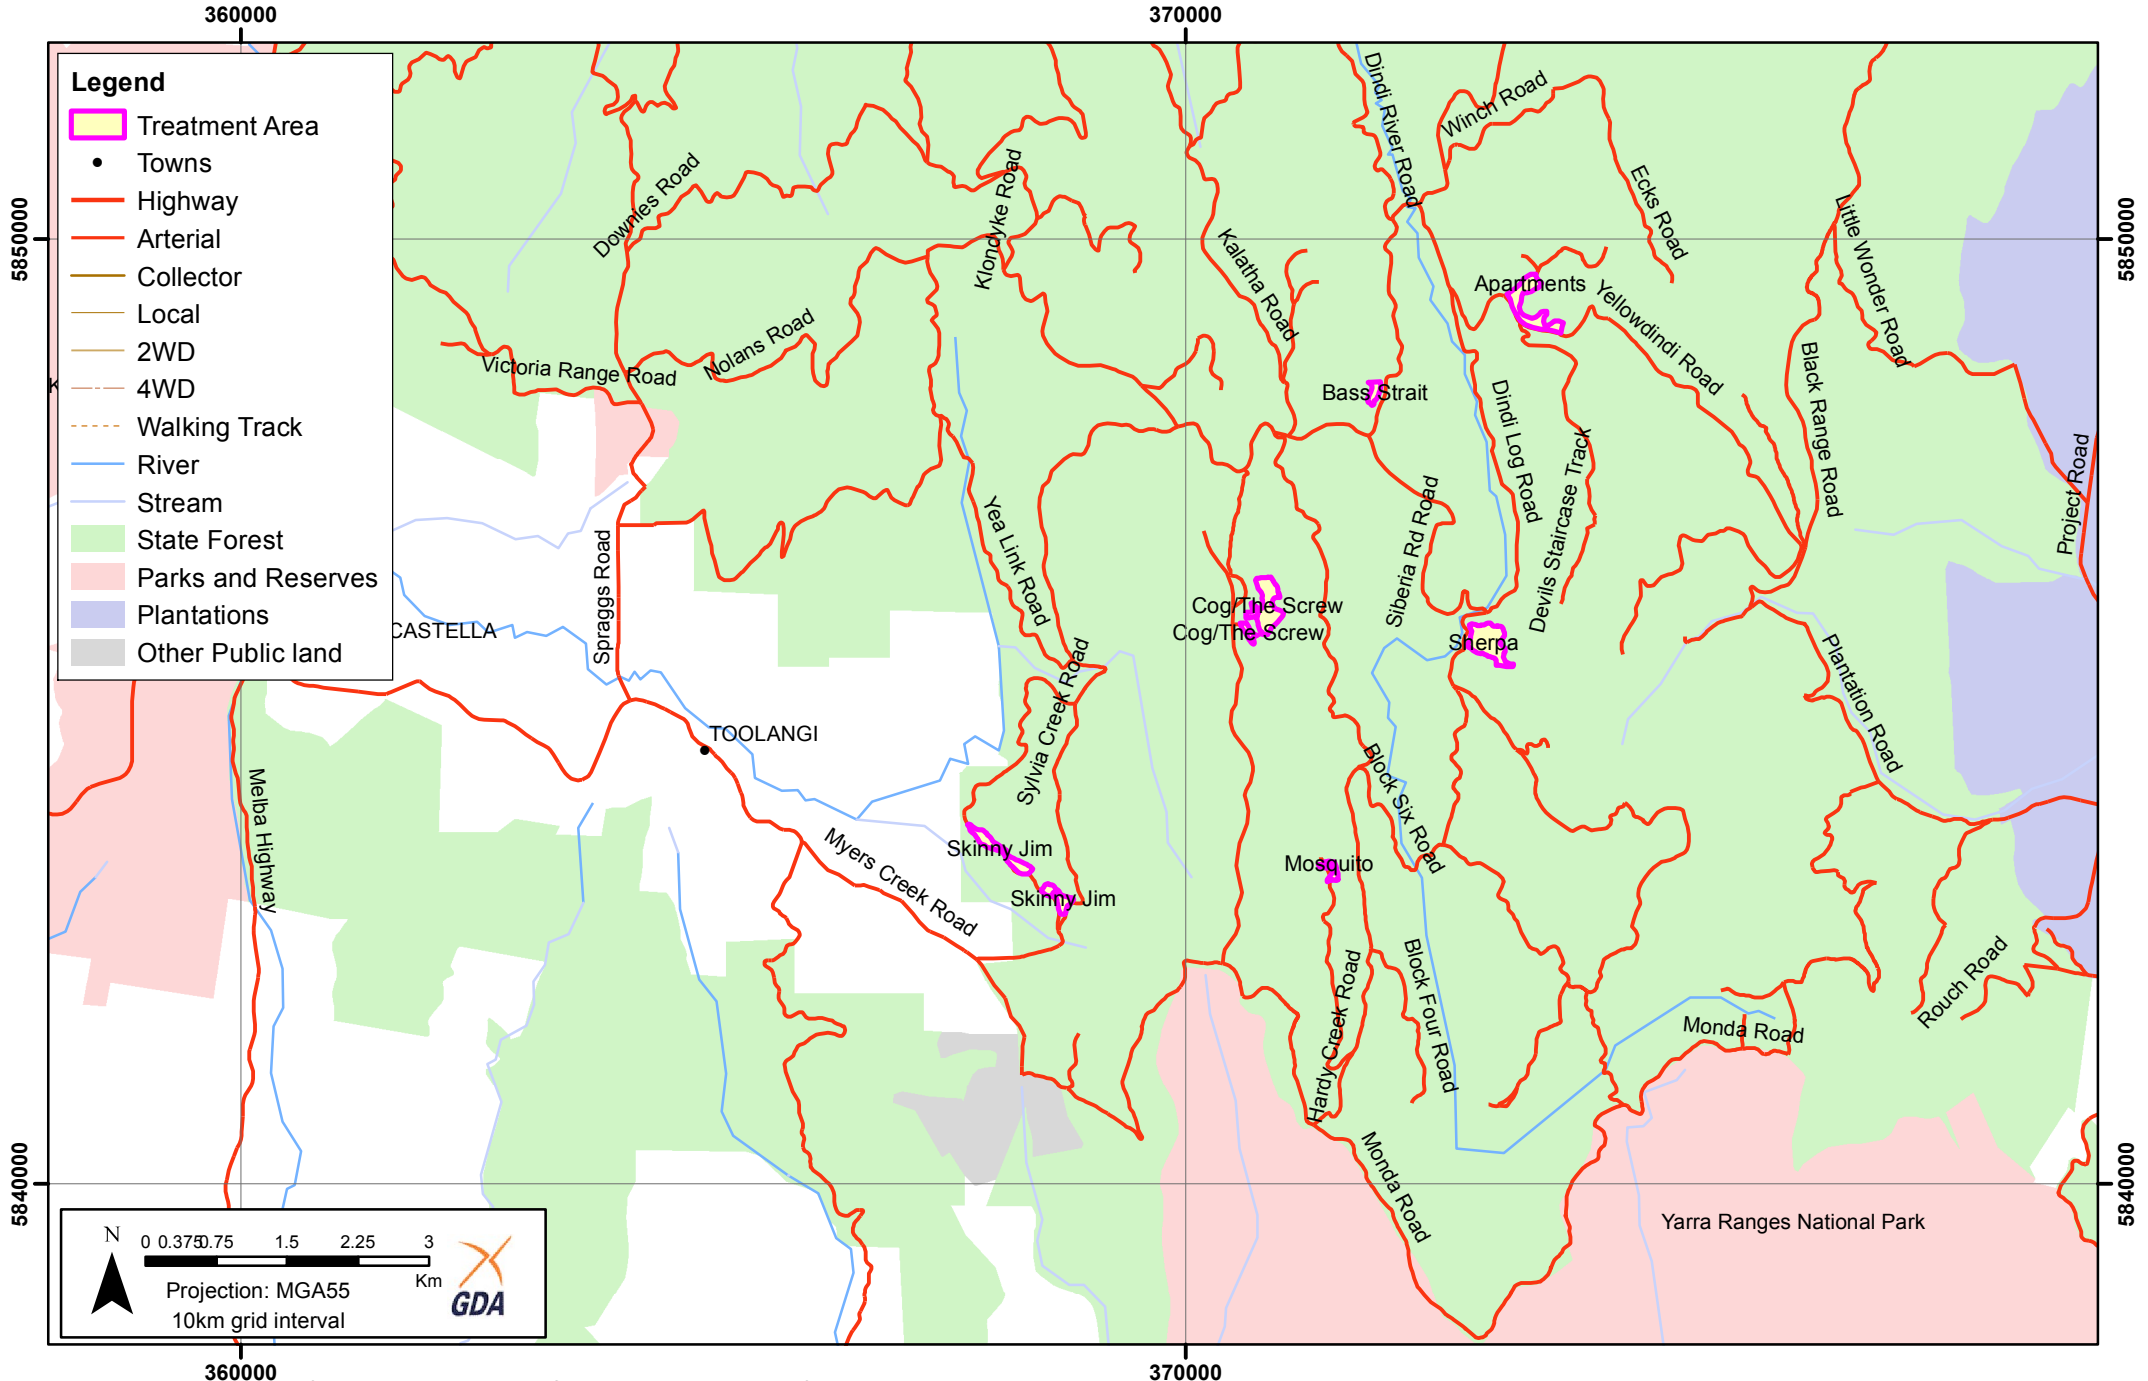

2018/19 Mechanical Disturbance - All Lots

Disclaimer: This map is generated from VicForests and Victorian Government data and may be of assistance to you.

However, VicForests does not guarantee that the publication is without flaw of any kind and therefore disclaims all liability for error, loss or damage which may arise from reliance upon it.

2018/19 Mechanical Disturbance - Lots 2, 3, 4

360000 370000 380000

Disclaimer: This map is generated from VicForests and Victorian Government data and may be of assistance to you.

However, VicForests does not guarantee that the publication is without flaw of any kind and therefore disclaims all liability for error, loss or damage which may arise from reliance upon it.

2018/19 Mechanical Disturbance - Lot 5 (east)

Disclaimer: This map is generated from VicForests and Victorian Government data and may be of assistance to you.

However, VicForests does not guarantee that the publication is without flaw of any kind and therefore disclaims all liability for error, loss or damage which may arise from reliance upon it.

2018/19 Mechanical Disturbance - Lot 5 (west)

Disclaimer: This map is generated from VicForests and Victorian Government data and may be of assistance to you.

However, VicForests does not guarantee that the publication is without flaw of any kind and therefore disclaims all liability for error, loss or damage which may arise from reliance upon it.