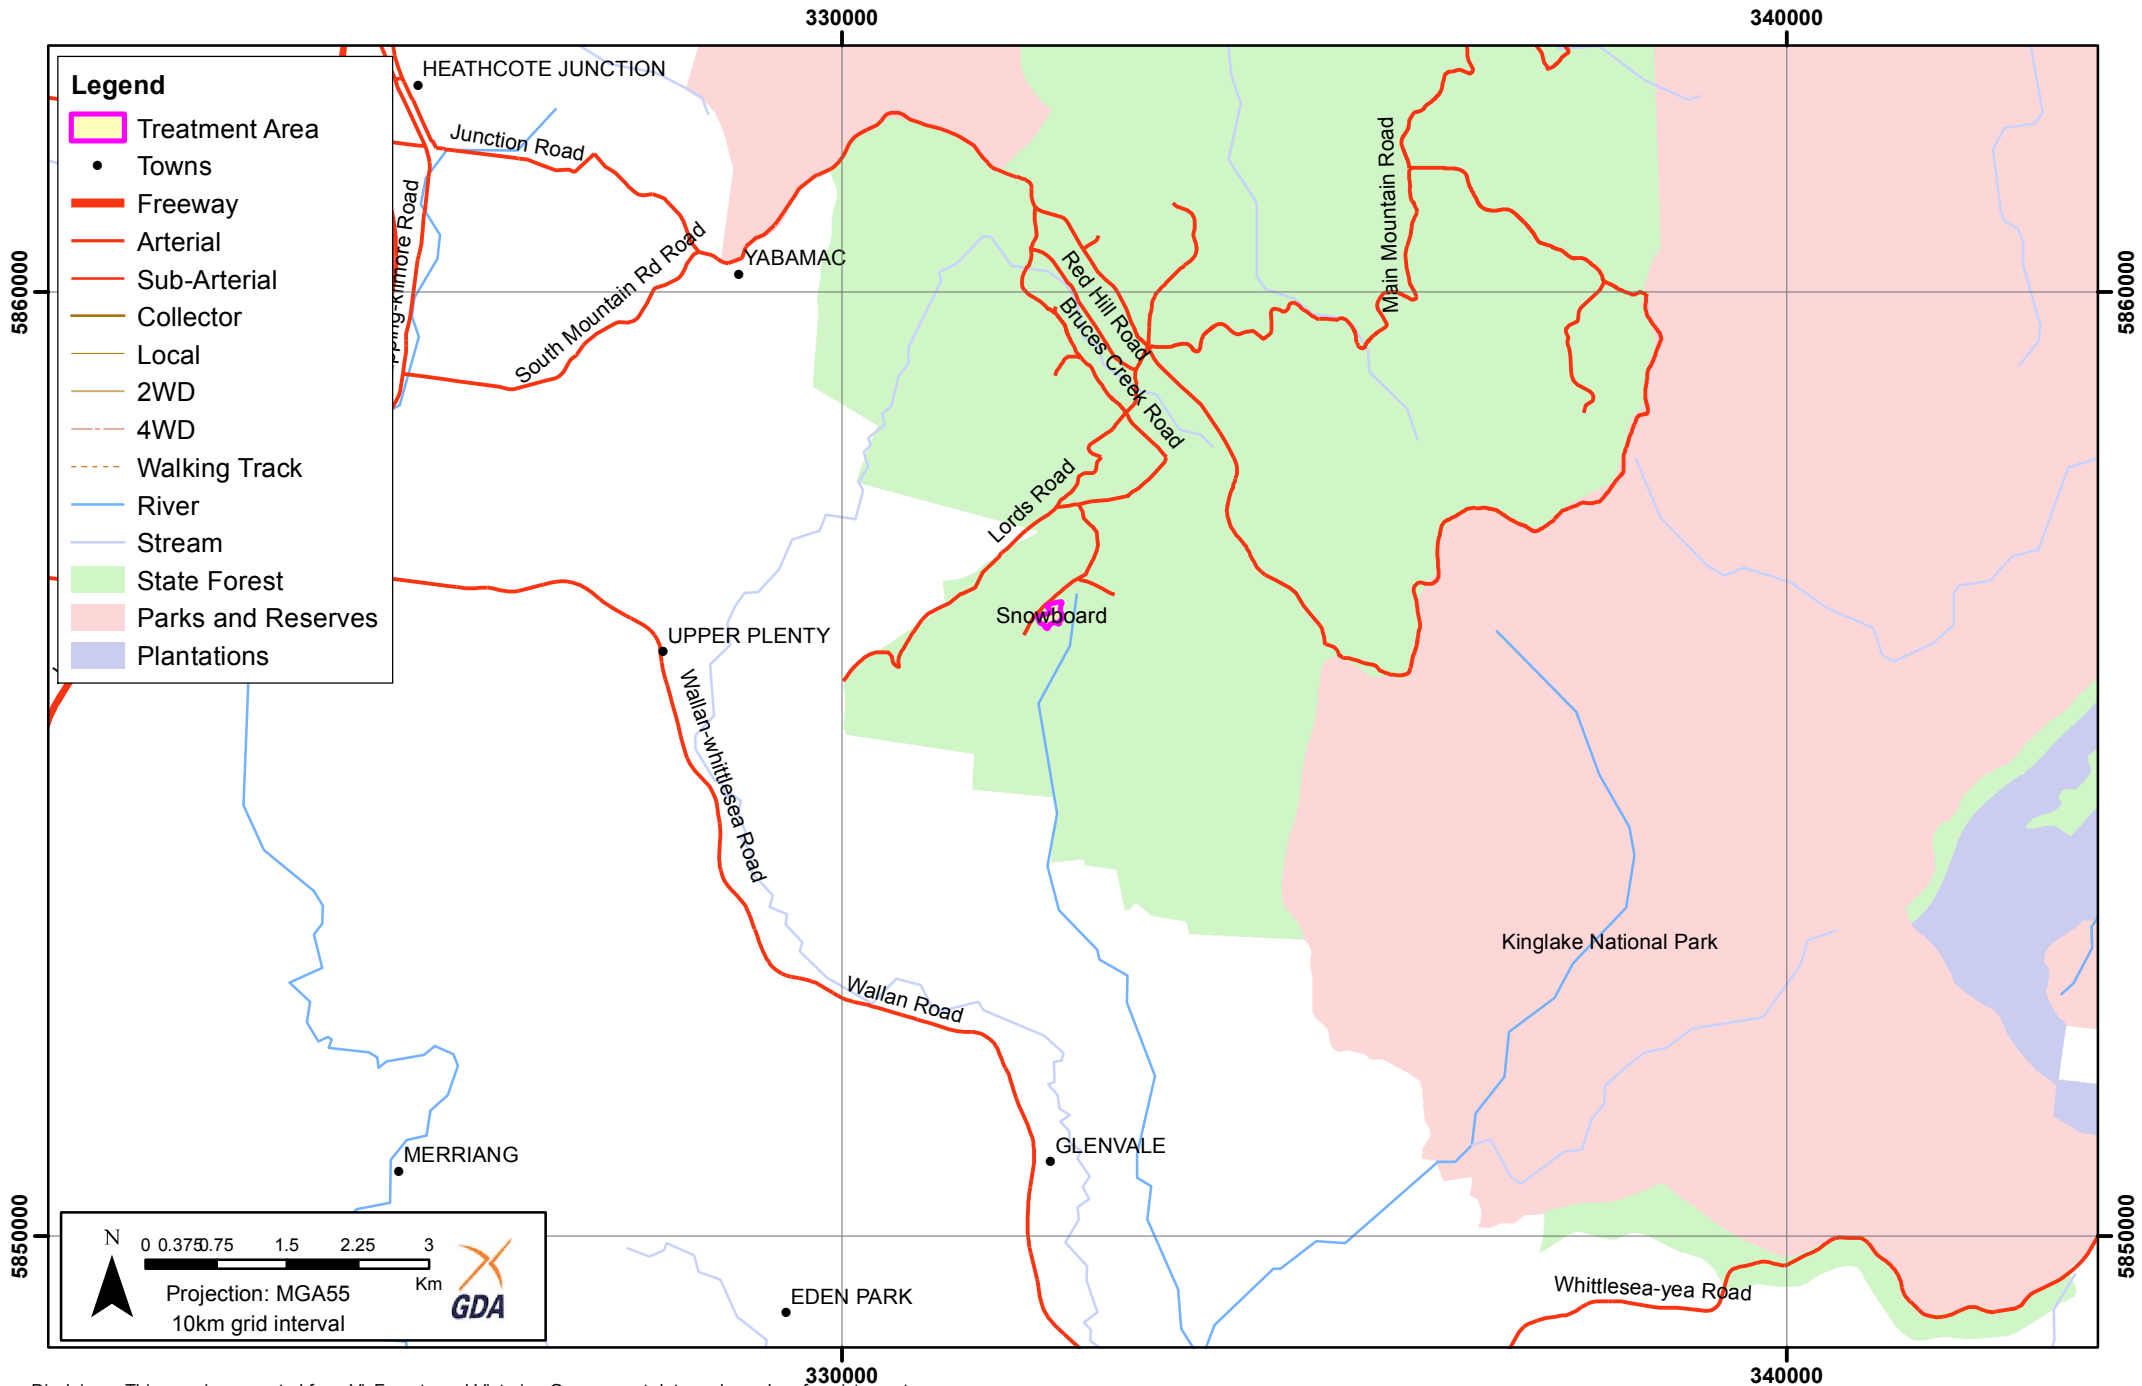

2018/19 Mechanical Disturbance - All Lots

Disclaimer: This map is generated from VicForests and Victorian Government data and may be of assistance to you.

However, VicForests does not guarantee that the publication is without flaw of any kind and therefore disclaims all liability for error, loss or damage which may arise from reliance upon it.

2018/19 Mechanical Disturbance - Lots 2, 3, 4

360000 370000 380000

Disclaimer: This map is generated from VicForests and Victorian Government data and may be of assistance to you.

However, VicForests does not guarantee that the publication is without flaw of any kind and therefore disclaims all liability for error, loss or damage which may arise from reliance upon it.

2018/19 Mechanical Disturbance - Lot 5 (east)

Disclaimer: This map is generated from VicForests and Victorian Government data and may be of assistance to you.

However, VicForests does not guarantee that the publication is without flaw of any kind and therefore disclaims all liability for error, loss or damage which may arise from reliance upon it.

2018/19 Mechanical Disturbance - Lot 5 (west)

Disclaimer: This map is generated from VicForests and Victorian Government data and may be of assistance to you.

However, VicForests does not guarantee that the publication is without flaw of any kind and therefore disclaims all liability for error, loss or damage which may arise from reliance upon it.