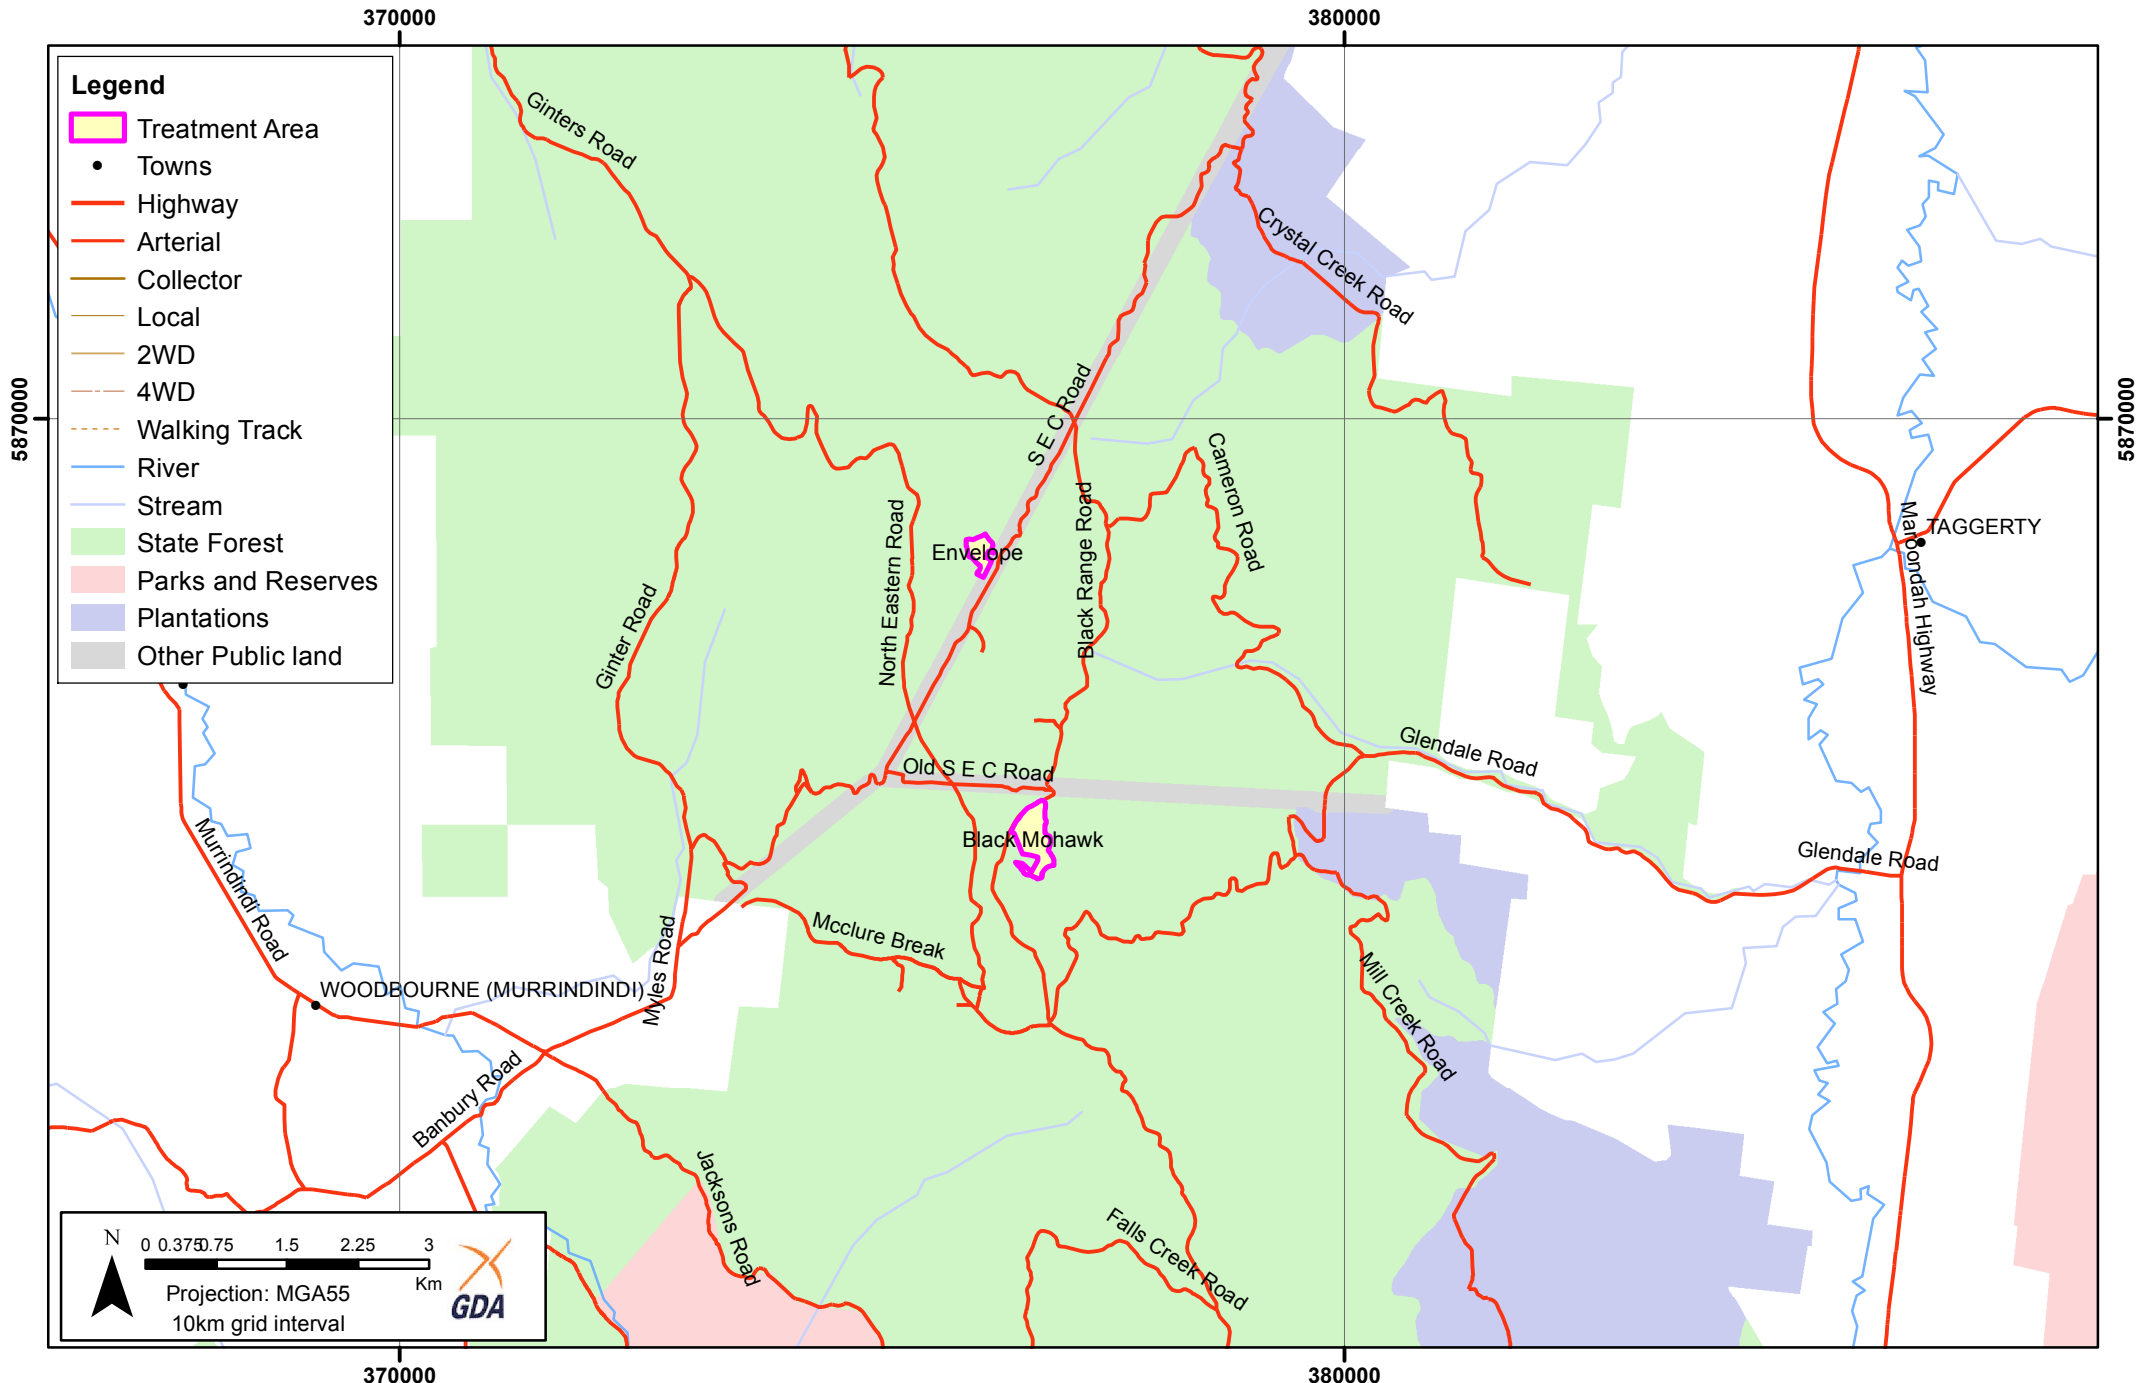

2018/19 Mechanical Disturbance - All Lots

Disclaimer: This map is generated from VicForests and Victorian Government data and may be of assistance to you.

However, VicForests does not guarantee that the publication is without flaw of any kind and therefore disclaims all liability for error, loss or damage which may arise from reliance upon it.

2018/19 Mechanical Disturbance - Lots 2, 3, 4

360000 370000 380000

Disclaimer: This map is generated from VicForests and Victorian Government data and may be of assistance to you.

However, VicForests does not guarantee that the publication is without flaw of any kind and therefore disclaims all liability for error, loss or damage which may arise from reliance upon it.

2018/19 Mechanical Disturbance - Lot 5 (east)

Disclaimer: This map is generated from VicForests and Victorian Government data and may be of assistance to you.

However, VicForests does not guarantee that the publication is without flaw of any kind and therefore disclaims all liability for error, loss or damage which may arise from reliance upon it.

2018/19 Mechanical Disturbance - Lot 5 (west)

Disclaimer: This map is generated from VicForests and Victorian Government data and may be of assistance to you.

However, VicForests does not guarantee that the publication is without flaw of any kind and therefore disclaims all liability for error, loss or damage which may arise from reliance upon it.