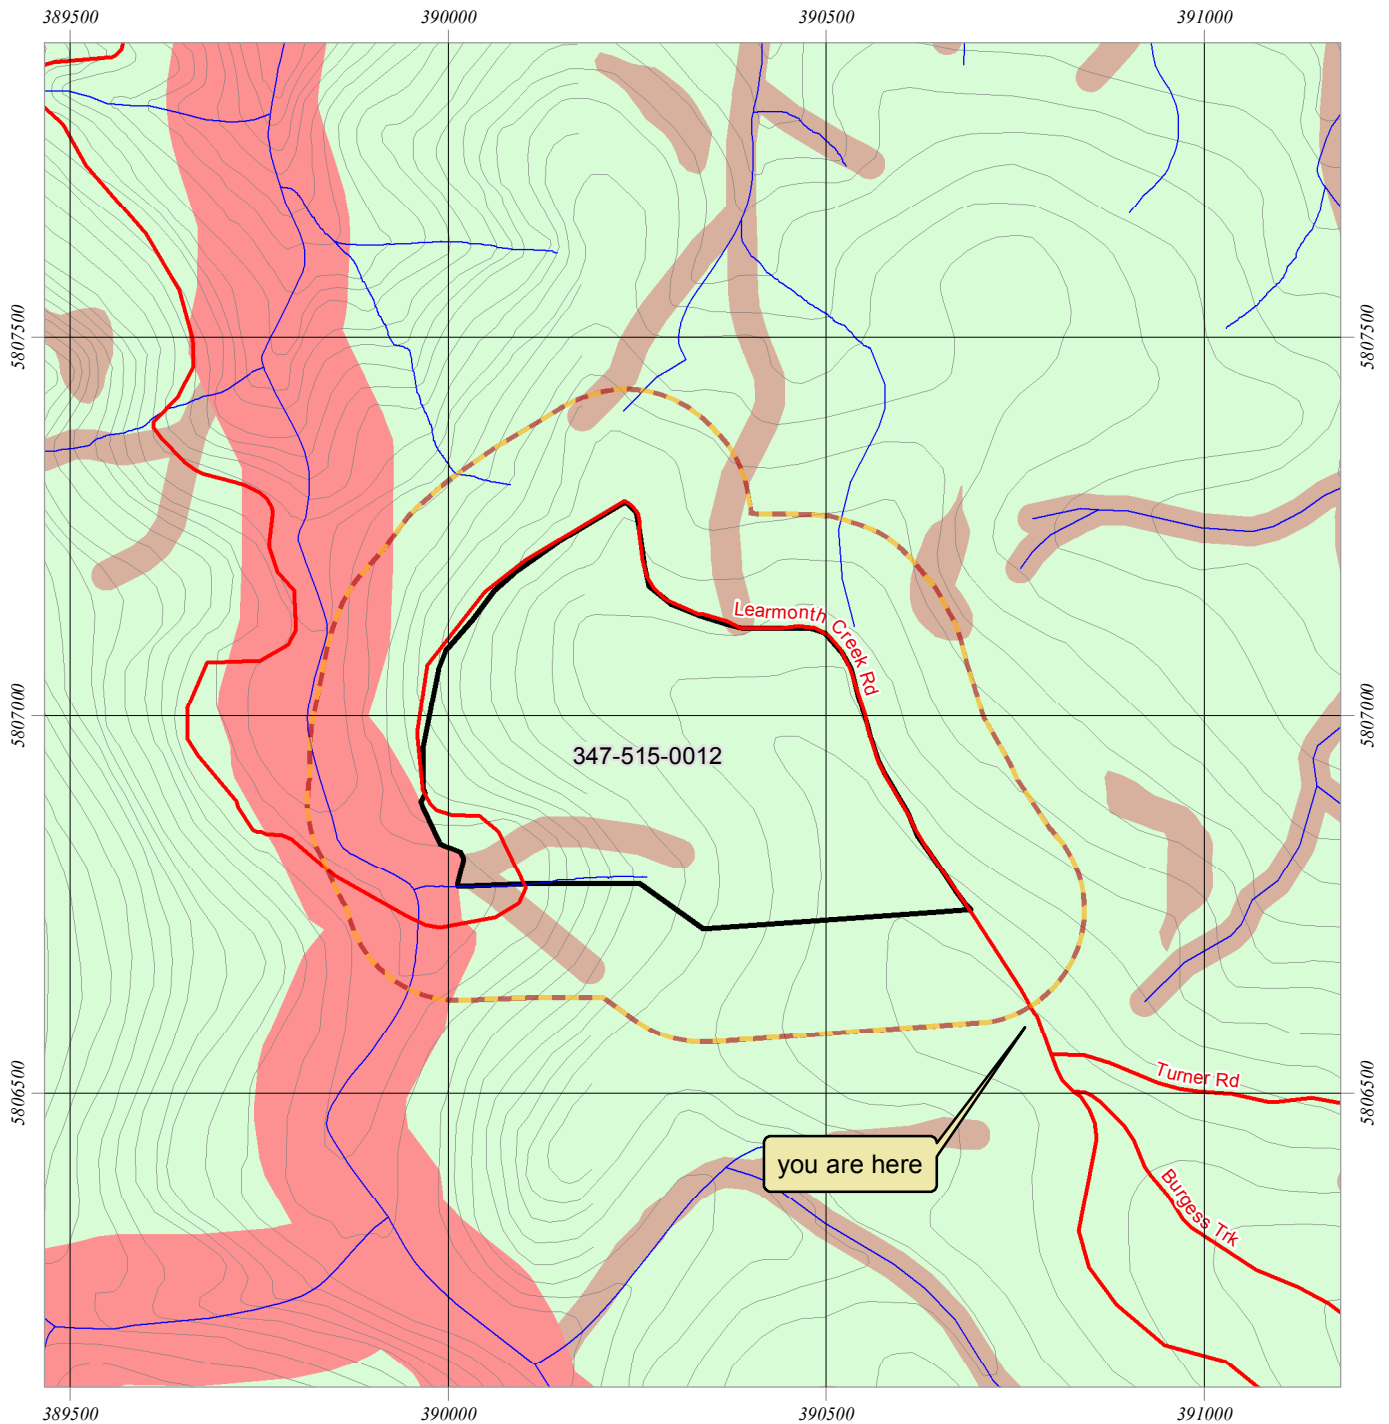

FMA: DD	District: Powelltown	Gross Area (ha): 24.59
Coupe Address: 347-515-0012	Easting/Northing: 390285 5806951	Lat/Long: 37d 52m 42s S 145d 45m 9s E

LEGEND

Forest Management Zones

- General Management Zone
- Special Management Zone
- Special Protection Zone
- Code of Forest Practice
- Other Public Land
- Conservation Parks and Reserves
- Other Parks and Reserves
- OPR - Limited Timber Harvesting
- Plantations
- Commonwealth Land

Coupe Boundaries

- Approved TRP Coupe
- Approved TRP Driveway
- Timber Harvesting Safety Zone

Base Features

- Road
- Hydrology
- Contour
- Private Property
- Landing

Map Scale 1:10,000

Projection
GDA 94
(Zone 55)

Map Date: 15/01/2018

Map Template:

Produced By: Adam P Green

Disclaimer: This map is generated from VicForests and Victorian Government data and may be of assistance to you. However, VicForests does not guarantee that the publication is without flaw of any kind and therefore disclaims all liability for error, loss or damage which may arise from reliance upon it.