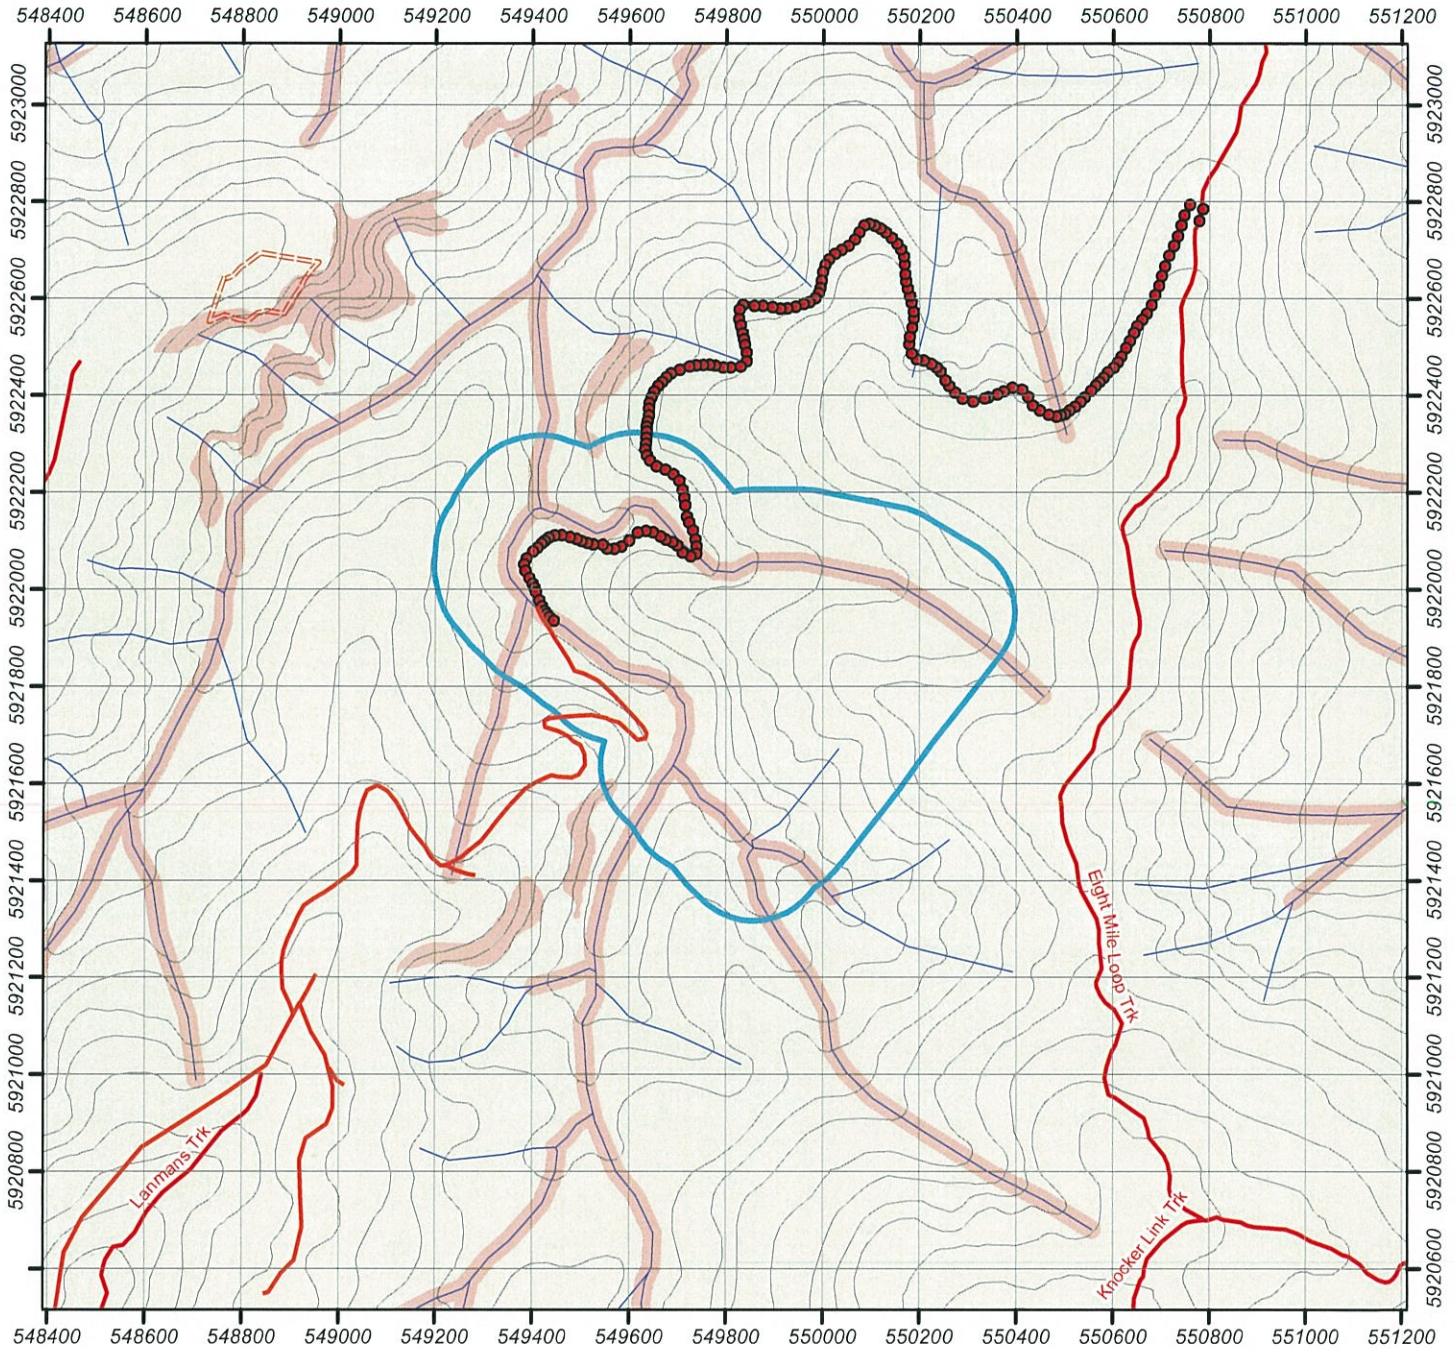

Timber Harvesting Safety Zone Map

FMA:	TB	Contractor	Akeroyd Logging	UHF Channel	27
Coupe Address:	749-501-0015	Easting/Northing:	549804 5921878	Lat/Long:	36d 50m 52s S 147d 33m 31s E
Coupe Name:	Knockabout				

LEGEND

Forest Management Zones

- General Management Zone
- Special Management Zone
- Special Protection Zone
- Code of Forest Practice
- Other Public Land
- Conservation Parks and Reserves
- Other Parks and Reserves
- OPR - Limited Timber Harvesting
- Plantations
- Commonwealth Land

Base Features

- Road
- Hydrology
- Contour
- Private Property
- Landing

Traffic Management

- Signage
- Stop/Go Control Point
- Barrier/Gate
- Other

Map Scale 1:15,000

0 200 400 600
Meters

Projection:
MGA55

Map Date: 25/10/2017